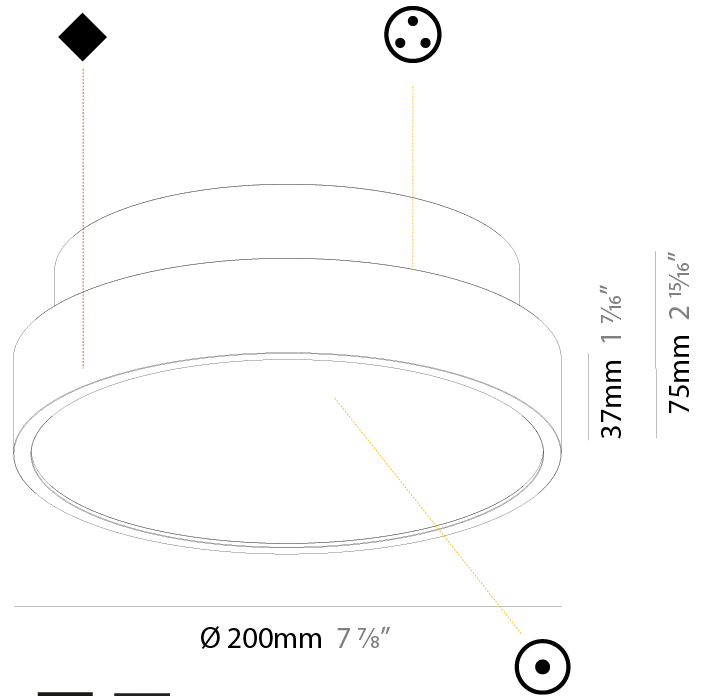

GENERAL

Series: Sign Diva
Subseries: Sign Diva
Brand: Prolicht
Division: Architectural
Mounting Type: Surface
Mounting Location: Ceiling
Subcategory: Ambient

PHYSICAL

Shape: Round
Diameter (mm): 200
Diameter (in): 7 7/8
Height (mm): 75
Height (in): 2 15/16
Light Distribution: Direct / Indirect
Weight (kg): 1.12
Weight (lbs): 2.469
Diffuser: Direct - PMMA - Opal/Micro-Prism/Sparkling Secret/Vintage Industrial with Shine Ring / Indirect - White/Yellow/Orange/Red/Blue/Green
Fixture Finish: SSR / BKV / CWI / CRY / HAB / UFT / ITA / RUA / FTG / MYG / LOD / PUS / FRO / FUP / KIA / POP / BLS / SPG / MEY / GOH / GUM / CHC / COM / ABZ / JAG / OBR / MOS / ROR
Fixture Material: Extruded Aluminum / Steel

ELECTRICAL

Lamp Type: LED (Zhaga Standard)
Input Wattage (W): 12.1
Total Output Wattage (W): 11
Dimming: Tri-Mode (Non-Dimming and Phase Dimming (120Vac only) and 0-10V Dimming)
Driver Included: Yes
Driver Location: Integrated
Driver Type: Constant Current - Universal
Driver Class: Class 2
Input Voltage (V): 120 - 277
Constant Current (MA): 350

LED

Color Temperature (°K): 3000 / 3500 / 4000
Max. Delivered Lumen (lm): 1100 / 1117 / 1140
CRI: >90 CRI
Lamp Life (hrs): 50000

OPTICAL

RATINGS AND CERTIFICATIONS

Certified By: Certified for North American Standards
IP rating: IP20

PROJECT
TYPE
SPECIFIER
QUANTITY
DATE