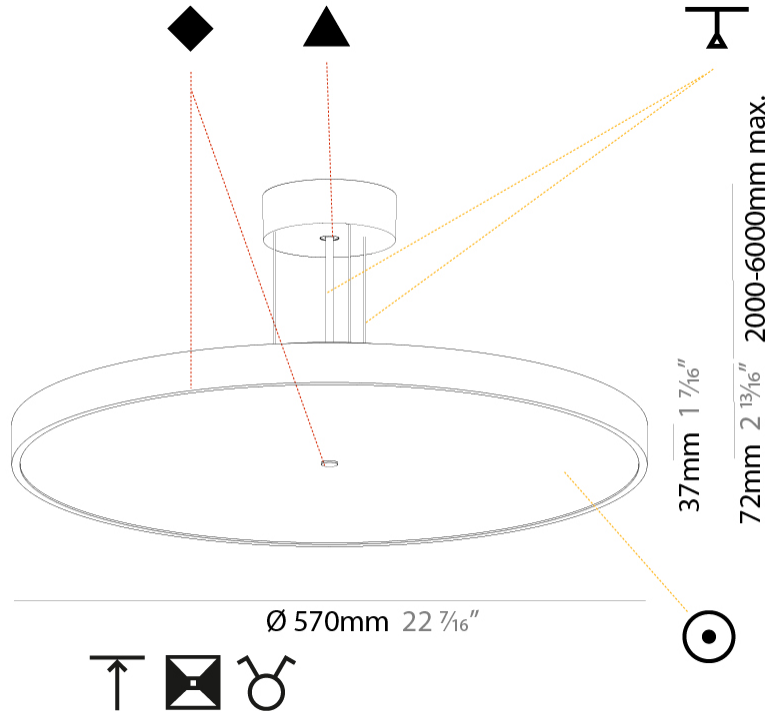

GENERAL

Series: Sign Diva
Subseries: Sign Diva
Brand: Prolicht
Division: Architectural
Mounting Type: Suspension
Mounting Location: Ceiling
Subcategory: Pendant

PHYSICAL

Shape: Round
Diameter (mm): 570
Diameter (in): 22 7/16
Height (mm): 72
Height (in): 2 13/16
Max. Overall Height (mm): 6072
Max. Overall Height (in): 239 1/16
Light Distribution: Direct / Indirect
Weight (kg): 8.548
Weight (lbs): 18.85
Diffuser: PMMA - Opal / Micro-Prism / Sparkling Secret / Vintage Industrial with Shine Ring
Fixture Finish: SSR / BKV / CWI / CRY / HAB / UFT / ITA / RUA / FTG / MYG / LOD / PUS / FRO / FUP / KIA / POP / BLS / SPG / MEY / GOH / GUM / CHC / COM / ABZ / JAG / OBR / MOS / ROR
Fixture Material: Extruded Aluminum / Steel
Cable Details: 2000mm or 6000mm Transparent Cable

ELECTRICAL

Lamp Type: LED (Zhaga Standard)
Input Wattage (W): 80.3
Total Output Wattage (W): 53 / 18
Dimming: Tri-Mode (Non-Dimming and Phase Dimming (120Vac only) and 0-10V Dimming)
Driver Included: Yes
Driver Location: Integrated
Driver Type: Constant Current - Universal
Driver Class: Class 2
Input Voltage (V): 120 - 277
Constant Current (MA): 350

LED

Color Temperature (°K): 2700 / 3000 / 3500 / 4000
Max. Delivered Lumen (lm): 6110 / 7650 / 7801 / 7960
CRI: >90 CRI
Lamp Life (hrs): 50000

OPTICAL

RATINGS AND CERTIFICATIONS

Certified By: Certified for North American Standards
IP rating: IP20